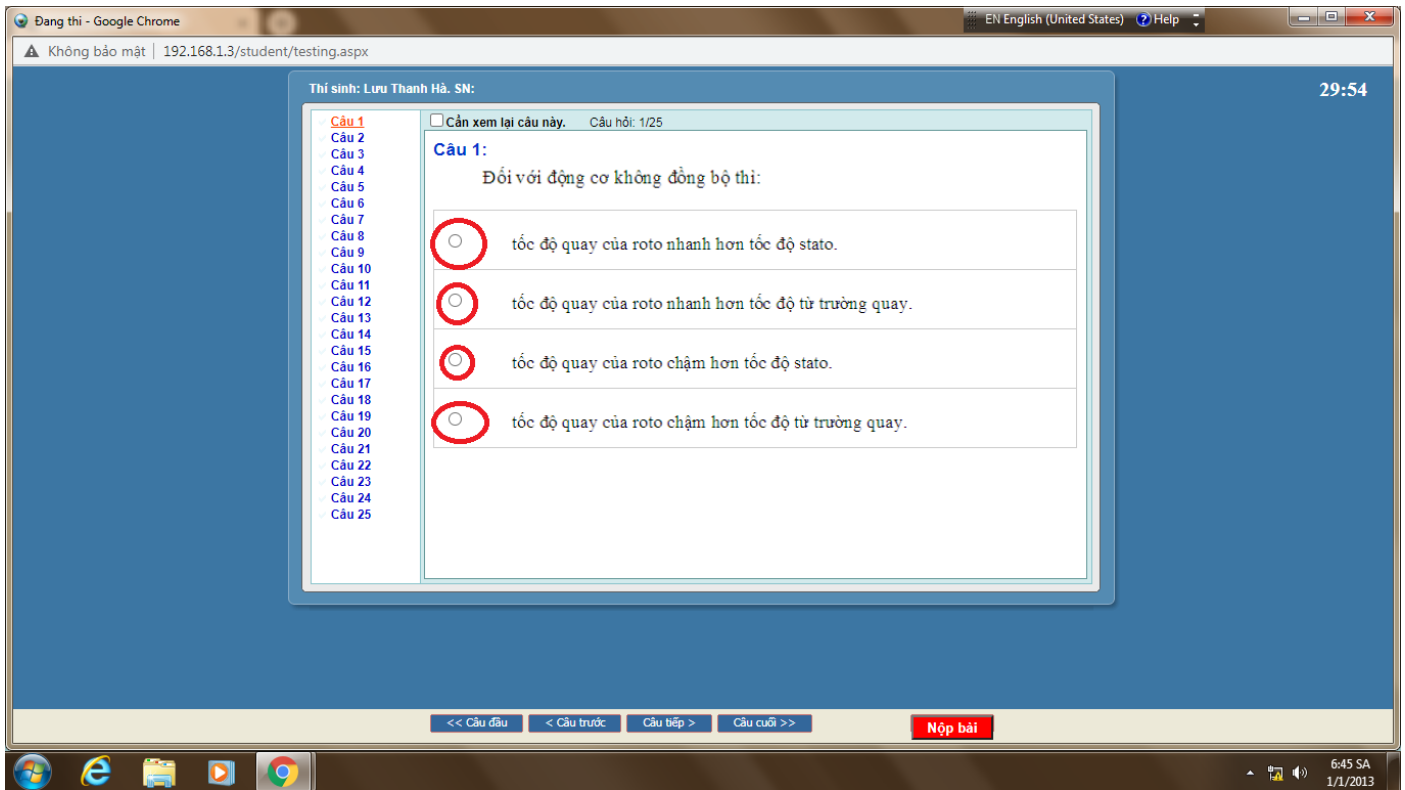

BƯỚC 6: LÀM BÀI THI: CHỌN ĐÁP ÁN NÀO THÌ CLICK VÀO Ô HÌNH TRÒN CẠNH ĐÁP ÁN ĐÓ